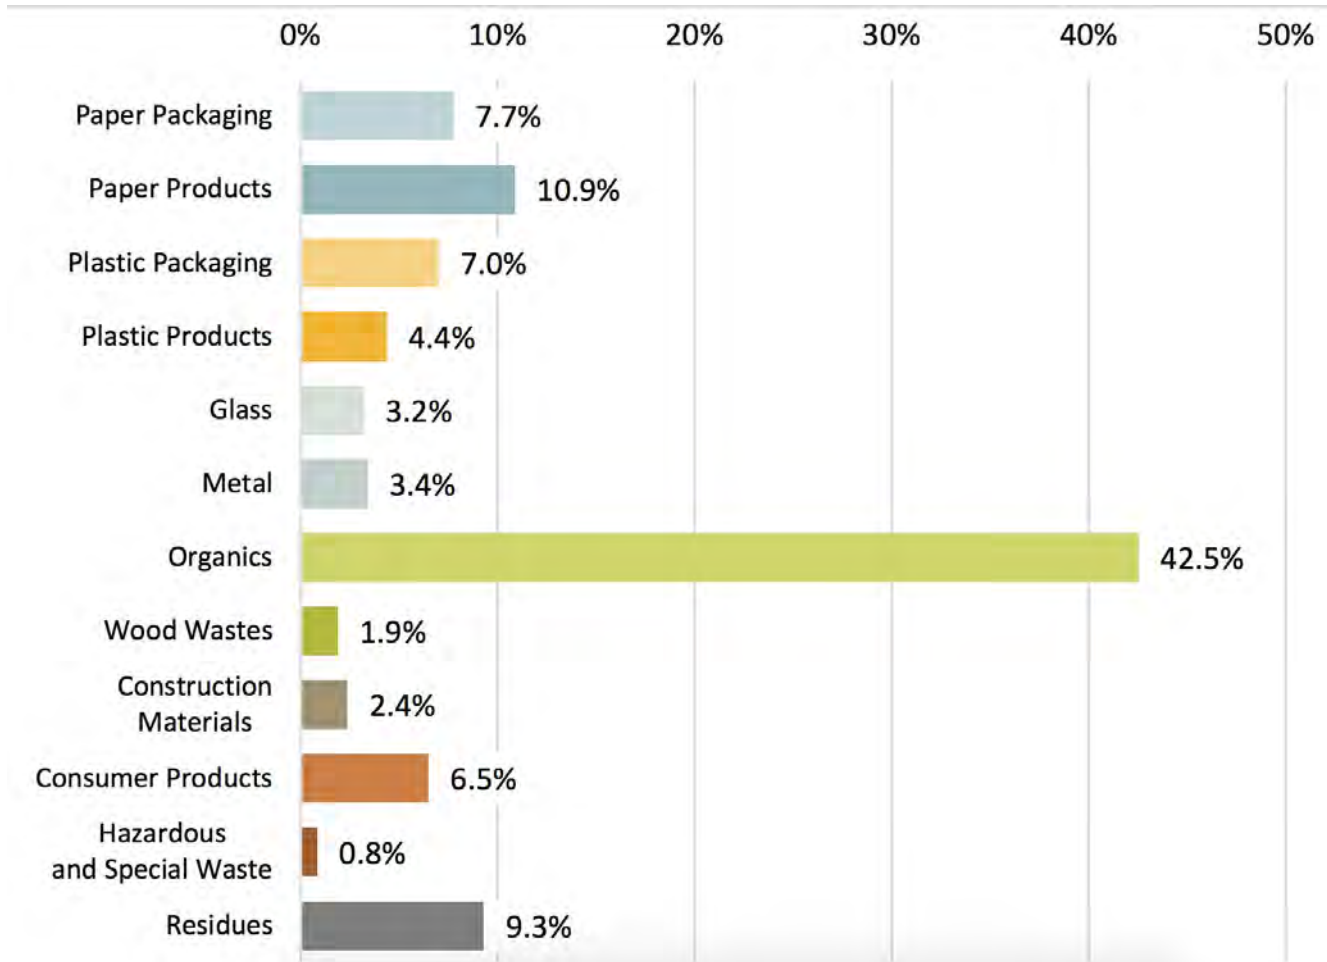

What's the problem in Skagit?

Skagit County is producing too much organic waste

- Residents are unaware County offers curbside compost pick up
- Residents lack education of what can go into the compost bins