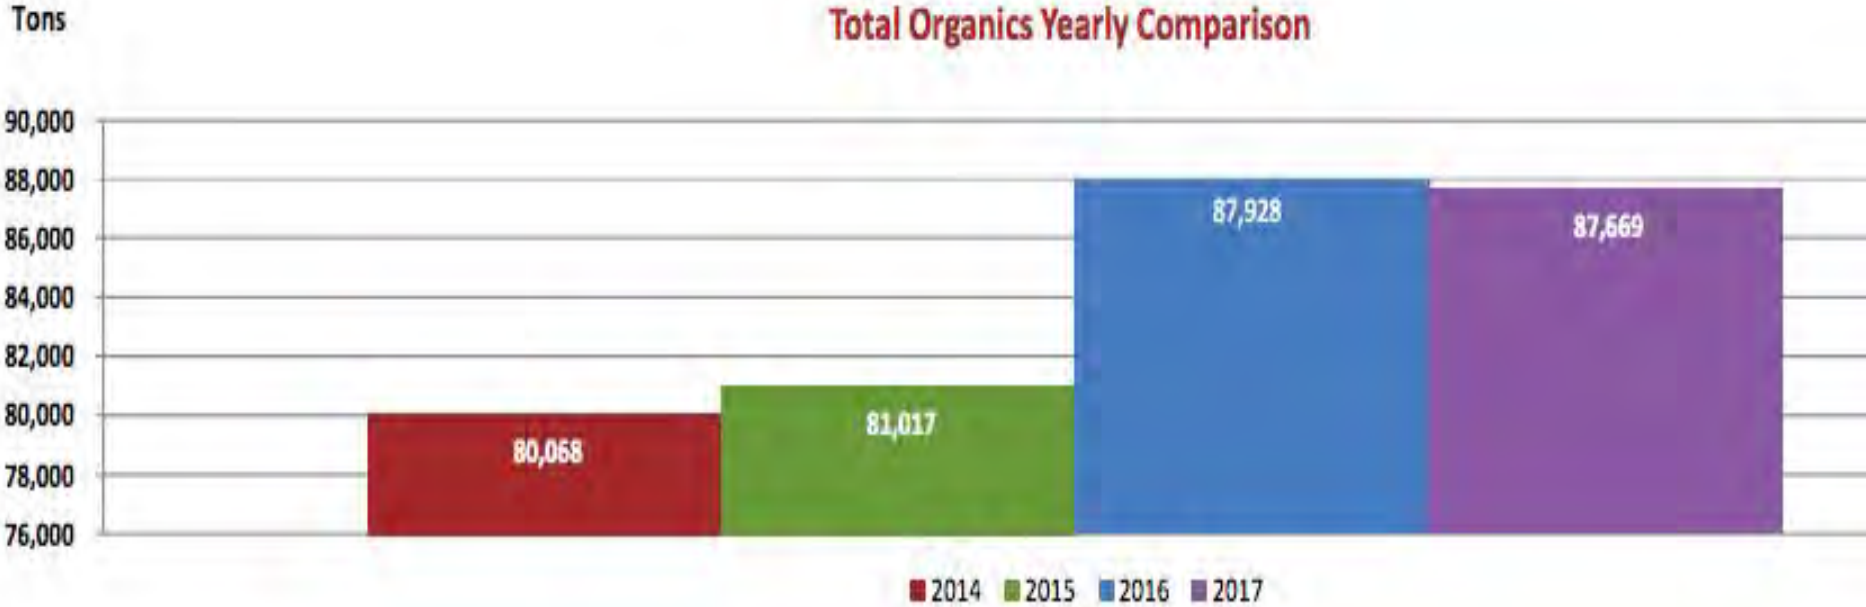

Single-Family Household

King County Municipalities